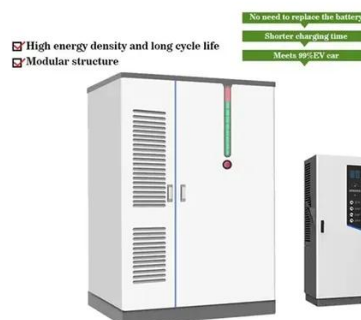

Equipment Approval

The Commission prescribes technical rules and standards applicable to telecommunications equipment used by service providers and individuals in the Solomon Islands to ensure against damage or ...