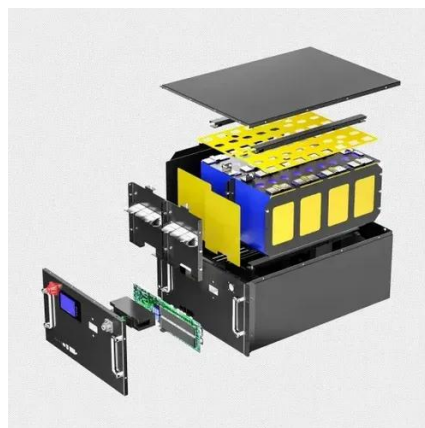

Server Rack Data Center Cabinet

Enhanced Protection and Durability: The 36U 42U 47U Indoor Outdoor network server rack data center cabinet is built with high-quality spcc cold rolled steel, ensuring a robust and long-lasting structure. ...