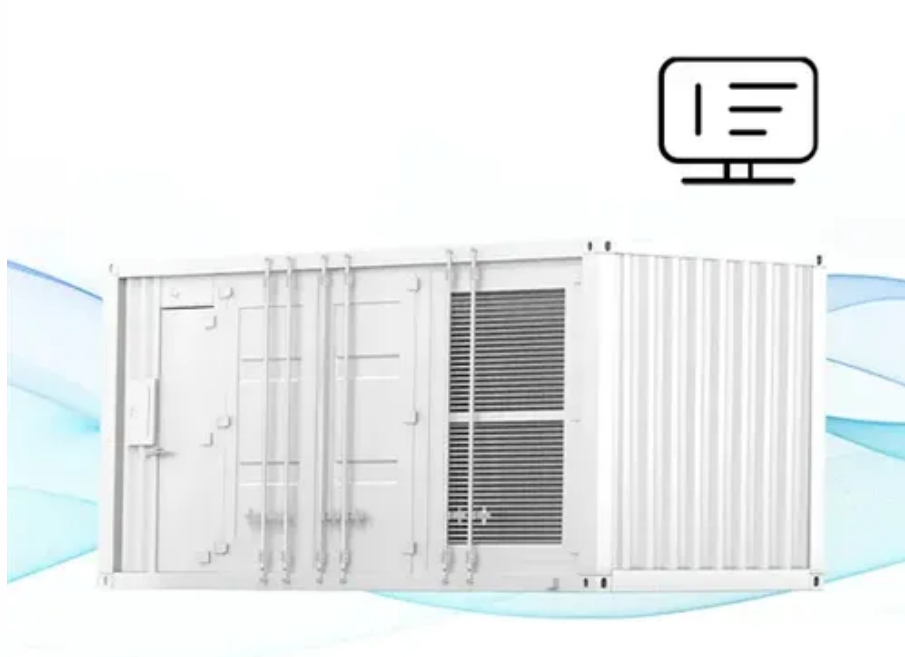

Southwest Data Center User Outdoor Energy Storage Cabinet 47U

**FLEXIBLE SETTING OF
MULTIPLE WORKING MODES**

Southwest Data Center User Outdoor Energy Storage Cabinet 47U

[Outdoor Cabinet Energy Storage System- Hunan Allsparkpower Storage](#)

An Outdoor Cabinet Energy Storage System is a device or system designed for energy storage and is typically placed outdoors. It is used to store electrical energy for later use, often in applications such ...

Outdoor Cabinet Energy Storage System

Product Features: Standardized structure design, menu-type function configuration, photovoltaic charging module, a parallel off-grid switching module, power frequency transformer, and ...

[Outdoor Cabinet , SWA Energy LiFePO4 Battery Storage Systems](#)

SWA Energy's outdoor cabinet provides durable and weatherproof LiFePO4 energy storage for commercial and industrial projects. Safe, scalable, and built for harsh environments.