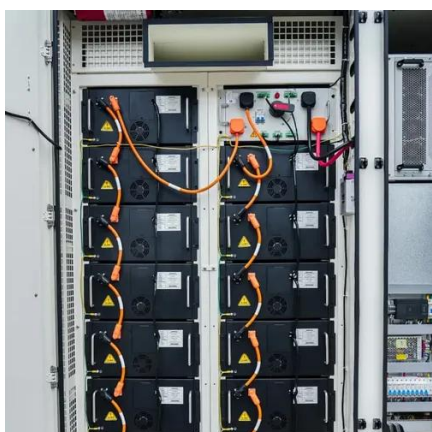

Spanish Communication Power Supply Cabinet 25kW

Spanish Communication Power Supply Cabinet 25kW

Telecom Power System

These products integrate the latest energy management technologies and environmentally friendly materials, aiming to promote the green transformation of communication networks from source to ...

MTI250 MODULAR UPS

The power capacity is from 25 to 200kVA/kW, it's the ideal choice for modern ...

GVSBPIT25B

Maintenance bypass cabinet with transformer. The maintenance bypass isolates the UPS completely during service operations. The input transformer can be configured onsite for either 480 V or 600 V ...

MTI250 MODULAR UPS

The power capacity is from 25 to 200kVA/kW, it's the ideal choice for modern data center. With the latest IGBT three-level and full DSP control technology, the new MTI250 series delivers the best ...

Base Station Energy Cabinet

The Base Station Energy Cabinet is a fully enclosed, weather-resistant telecom energy cabinet designed to provide reliable power distribution and battery backup for outdoor communication networks.