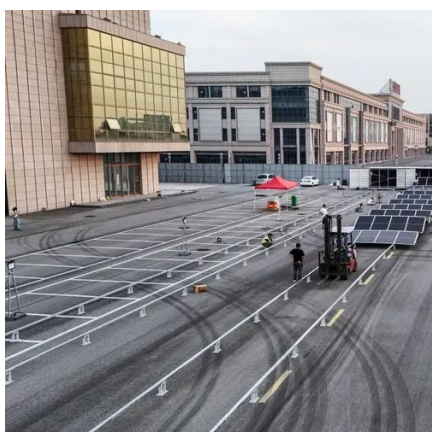

MTI250 MODULAR UPS

The power capacity is from 25 to 200kVA/kW, it's the ideal choice for modern ...

GVSBPIT25B

Maintenance bypass cabinet with transformer. The maintenance bypass isolates the UPS completely during service operations. The input transformer can be configured onsite for either 480 V or 600 V ...

GVSBPIT25B

Maintenance bypass cabinet with transformer. The maintenance bypass isolates ...

DETAILS AND PACKAGING

- 1 USER MANUAL PDF
- 2 RJ45 Cable For RS485/CAN
- 3 Battery in Parallel Cables
- 4 RJ45 TO USB Monitor Cable
- 5 M8 Terminal