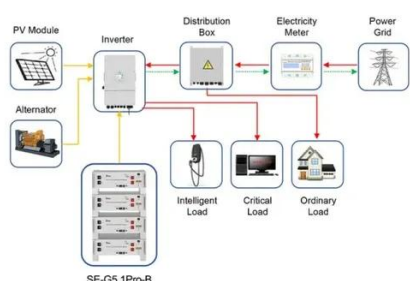

Stockholm outdoor telecom cabinet 15mwh

Stockholm outdoor telecom cabinet 15mwh

Application scenarios of energy storage battery products

Outdoor Enclosures , NEMA-Rated Telecom Cabinets , IP55, IP65

Our outdoor telecom cabinets are designed to protect your sensitive network equipment from harsh environments where equipment may be exposed to dust or water. For added protection, there is a ...