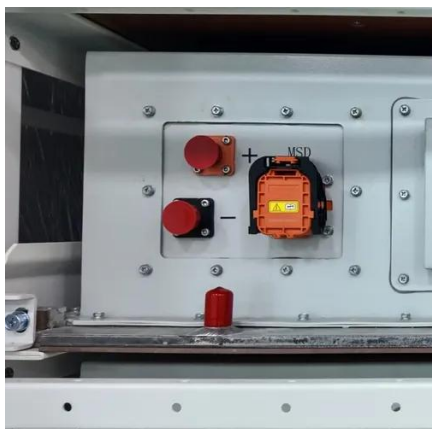

When needed, the energy storage battery supplies the electricity to the charging pile. Through the light-storage-charging system, this clean energy of solar energy is transferred to the ...

CEEG Mining Mobile Outdoor Box-

type Substation

The sledge-mounted type is installed on a reinforced steel chassis without the need for a foundation, making it suitable for open-pit mining and mobile power supply needs in remote areas.