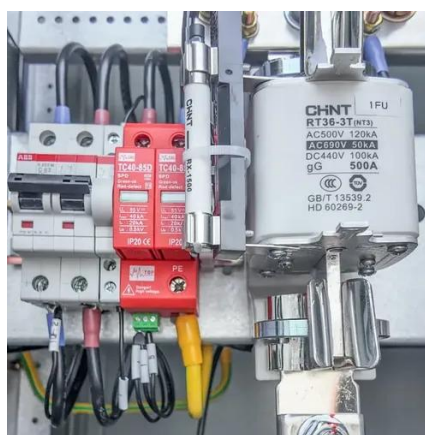

[Outdoor Energy Storage Cabinet System Manufacturer & Supplier](#)

Wenergy provides fully integrated, outdoor-rated ESS cabinets using LiFePO4 technology with modular design and robust safety architecture. Our solutions are engineered for long-term operation, scalable ...