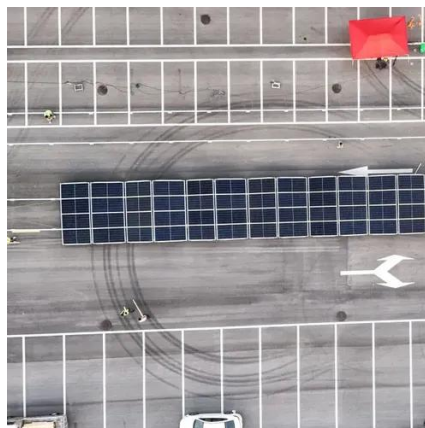

Outdoor cabinet type energy storage system

As a leading energy storage system supplier, Megarevo offers compact, integrated cabinet BESS designed for small C& I, hospitals, conferences, and weak power grid areas.