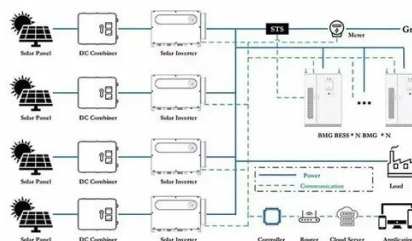

155W PORTABLE POWER STATION MODEL: T101

Alpha Digital T101 is a portable high-capacity Power Station. The portable power generator supports a solar charging function, allowing you to replenish energy at any time during outdoor camping and ...