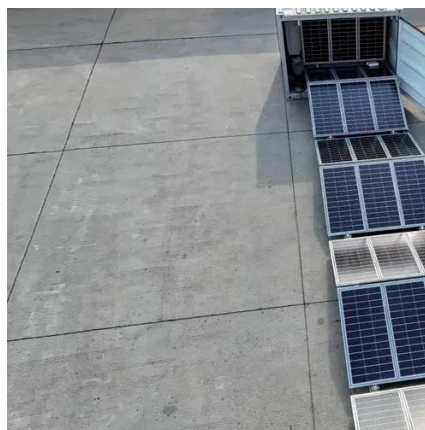

Telecom

The Telecom Cabinet Type range from Huijue delivers secure, weatherproof, and energy-efficient housing for communication networks in challenging outdoor environments.

IP55 outdoor telecom cabinet

Every Telhua IP55 outdoor telecom cabinet undergoes rigorous testing to ensure compliance with international standards. Our manufacturing processes adhere to IEC safety ...

Eltek Datasheet template v6

The Type 4 telecom power outdoor cabinet is a new generation platform designed to meet customer needs, give configuration flexibility and supports a variety of applications.

[Hybrid Outdoor Enclosure Telecom .](#)

Integrated Power & Cooling Cabinet

This Hybrid Outdoor Telecom Enclosure is a fully integrated, weatherproof cabinet designed to house telecom power systems, batteries, and network equipment in outdoor environments. Featuring a ...