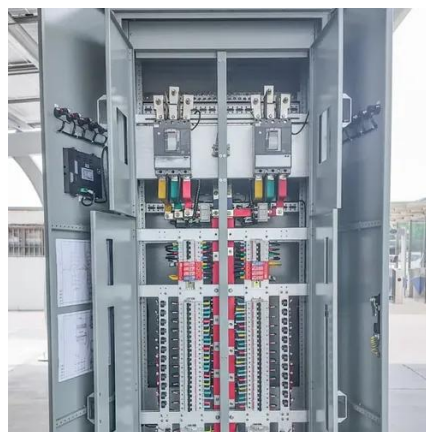

[Buy 2024 New Upgraded 2200 Watts Pure Sine Wave Inverter, 12V ...](#)

?2024 NEW UPGRADED ADJUSTABLE INPUT VOLTAGE FUNCTION?- The new 2024 upgraded OLTEANP 2200 watts pure sine wave inverter comes with an adjustable input voltage function (9.5V ...