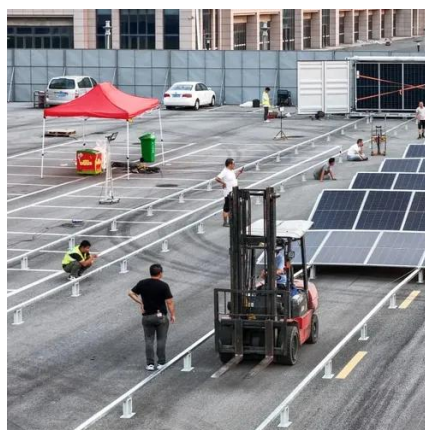

[IP55 Outdoor UPS Cabinet , Industrial Backup Power Protection](#)

Protect your UPS with our IP55/IP65 outdoor cabinet--waterproof, durable, and ideal for telecom, traffic, and backup power.