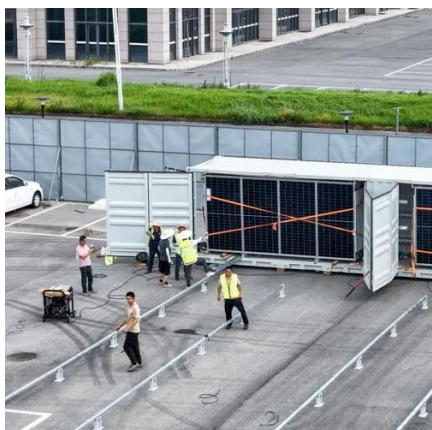

[Outdoor Telecom Cabinet , Outdoor Telecom Enclosures , Cube Cabinet](#)

Designed to house a variety of communications equipment, CUBE customers take advantage of our engineering and factory integration for complete turn-key solutions. The CUBE product line ...

Outdoor Telecom Cabinet & Telecom Power System

China leading provider of Outdoor Telecom Cabinet and Telecom Power System, ESTEL (GUANGDONG) TECHNOLOGY CO., LTD. is Telecom Power System factory.