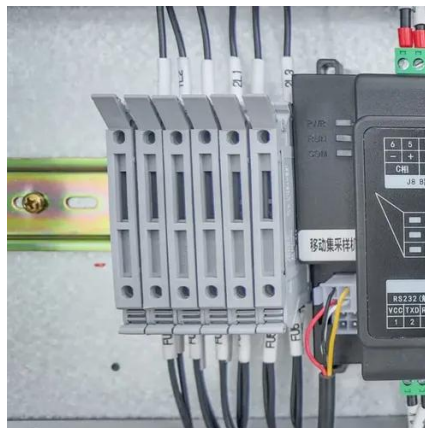

Enclosures , Durable Outdoor ...

An outdoor telecom enclosure is a specialized cabinet designed to house and protect telecommunications equipment in outdoor environments. These enclosures ensure that critical ...