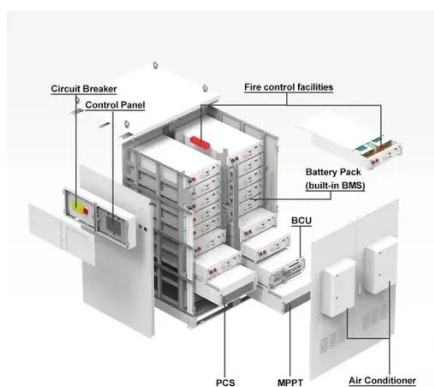

[Communication Batteries: Why Telecom Base Stations Have Unique ...](#)

The phrase "communication batteries" is often applied broadly, sometimes including handheld radios, emergency devices, or general-purpose backup batteries. In practice, when ...

[What are the liquid flow batteries for](#)