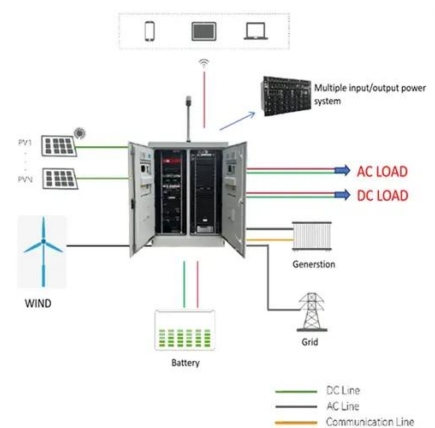

Outdoor Power Cabinet , Power Cabinet , NPX06-H1

LongXing outdoor power cabinet provides flexible size options, offers the ideal enclosure solution to build the whole base station inside.