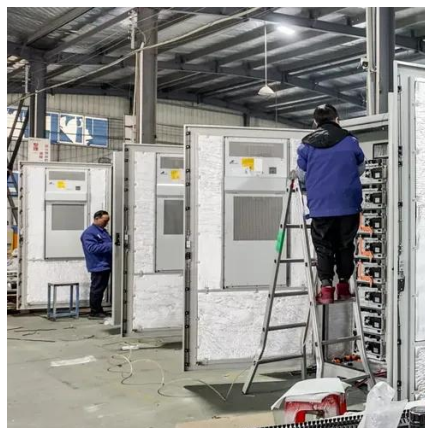

32U outdoor floor-standing single-compartment cabinet

EPS foam boards are used, featuring low thermal conductivity and high strength. Columns, shelves, L-shaped brackets, lighting fixtures, door magnetic sensors, and installation accessories. The cabinet ...