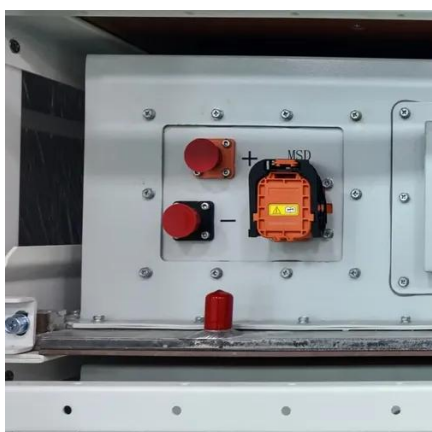

Lithium-ion Battery Cabinets DENIOS

DENIOS' cutting-edge battery charger cabinets, integrated within our Lithium-Ion Energy Storage Cabinet lineup, guarantee secure and fire-resistant containment during battery charging processes. ...