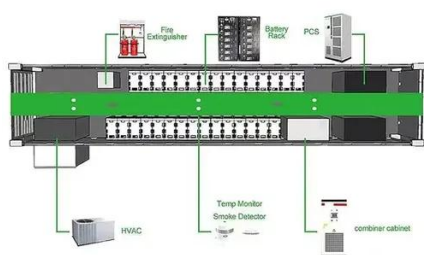

Custom Power Supply Cabinets , Riteoptic

Our base station cabinets can directly power nearly any communication equipment they house. The design of our racks and cabinets allow for high integration with different backup time and easy ...

Power Supply Cabinet

Shop our power supply cabinets for reliable and efficient power distribution. Perfect for indoor and outdoor applications. Bulk orders and OEM available.

Our Lifepo4 batteries can be connected in parallels and in series for larger capacity and voltage.

MT1250 MODULAR UPS

The power capacity is from 25 to 200kVA/kW, it's the ideal choice for modern data center. With the latest IGBT three-level and full DSP control technology, the new MT1250 series delivers the best ...

GVSBPIT25B