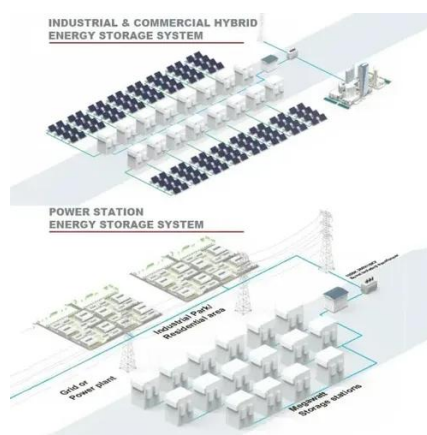

### Power plant profile: YiLi GCL Solar PV Park, China

It offers all types of photovoltaic power plants, intelligent cleaning system and photovoltaic flexible support system. It provides applications such as Horizontal Single-axis Tracker, Tilted Single-axis ...

### Machine video

Machine video - solar module production line manufacturer and 100MW, 200MW, 500MW, and 1GW solar module production turnkey projects. fully automatic or semi-automatic production solutions for ...